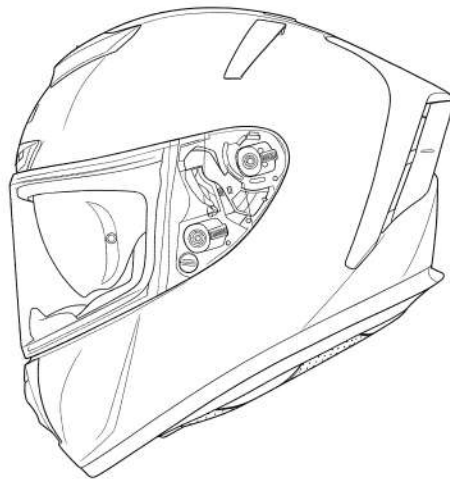

Welcome to the future of helmets

Head/Fox

Pg. 02 / About us

Unlock the Technology

A black and white photograph of a motorcycle helmet. The helmet features a large, detailed graphic of a tiger's head on the side. The word 'HEADFOX' is printed in a bold, sans-serif font on the side of the helmet. The helmet is shown from a three-quarter front view, highlighting its aerodynamic shape and clear visor. The background is a blurred, dark grey, suggesting a workshop or garage setting.